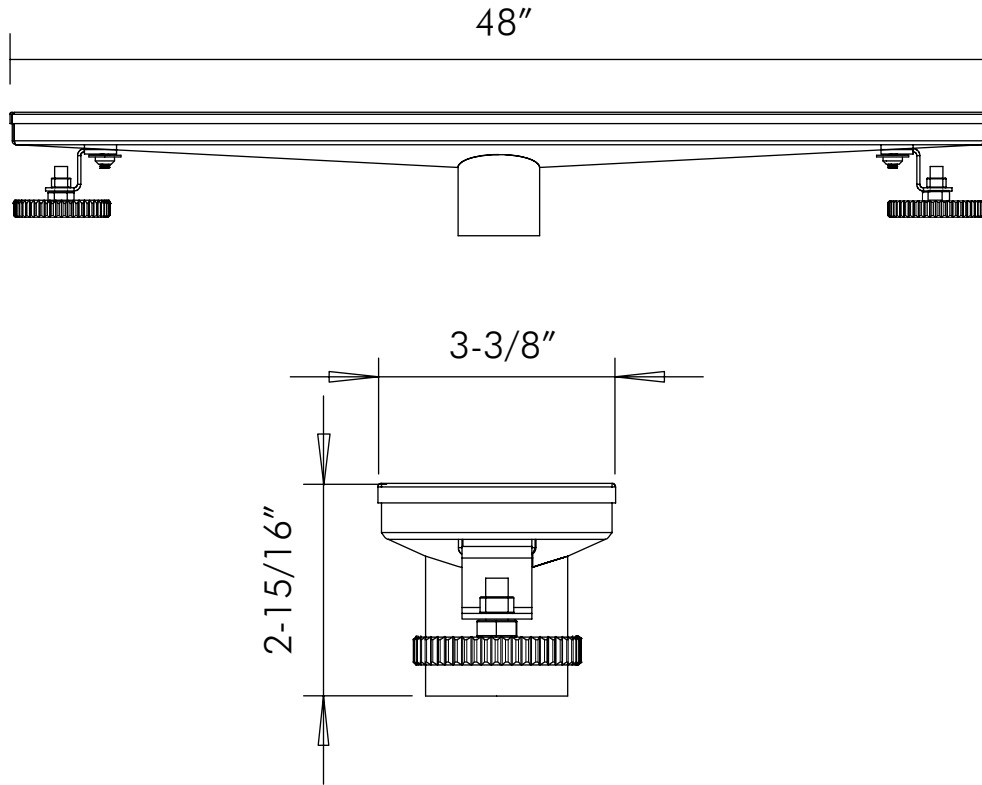

RT0148

DRAIN SYSTEMS **SERIES**

FEATURES

- Stainless steel body
- Brushed stainless steel finish

DRAIN SYSTEMS **RT0136**

MODEL	RT0136
MATERIAL	STAINLESS STEEL
FINISH	BRUSHED STAINLESS STEEL
WIDTH	48"
HEIGHT	3-3/8"
DEPTH	2-15/16"
CUPC	YES